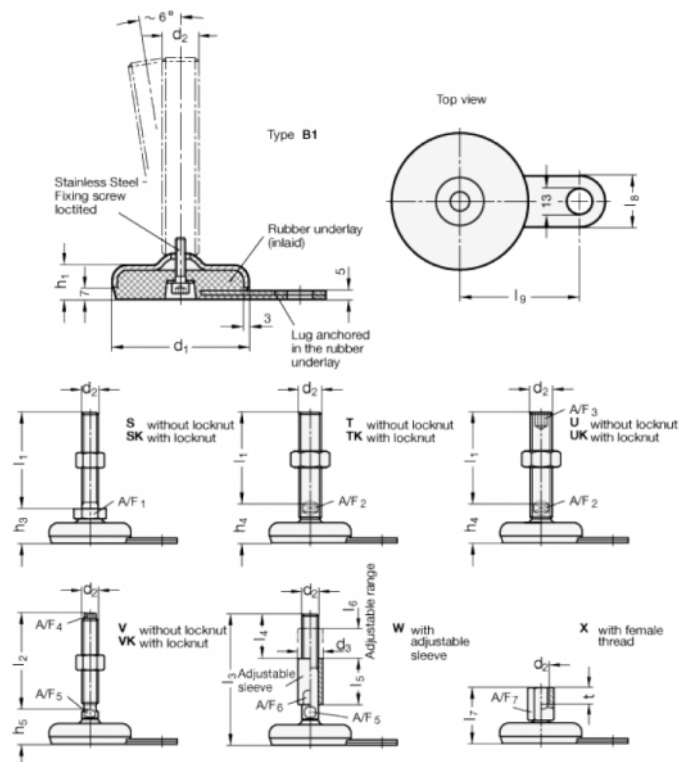

Article number: 203350M863B1SK
 Description: E+G levelling foot
 GN 33-50-M8-63-B1-SK, Stainless steel
 Note: SK With nut, External hexagon at the bottom

Measures

- A/F1 = 17
- d1 = 50
- d2 = M8
- h1 = 18
- h3 = 26
- l1 = 63
- l8 = 25
- l9 = 45